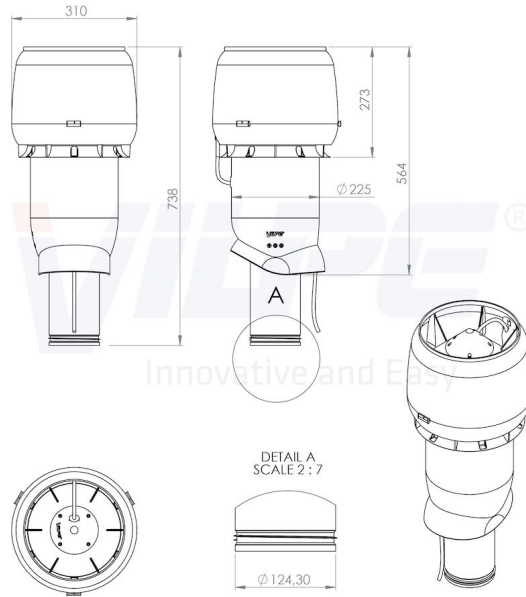

E190P/125/IS/500 Roof fan

VILPE.COM

SK Tuote Oy
Kauppatie 9, FI-65610 Mustasaari
Telephone +358 20 123 3200

Sales & Technical Support | FI +358 20 123 3233 | EN +358 20 123 3222 | RU +358 20 123 3290 | SE +46 70 511 2020 | PL +48 71 740 2623
myynti@sktuote.fi | sales@sktuote.fi

Page: 2
08.06.2017